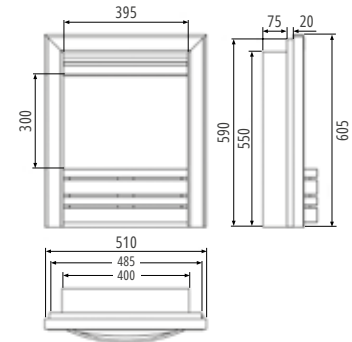

Amara

Amara Chrome & Black (curved front is chrome) 232-124
Amara Black & Chrome (curved front is black) 232-110

Dimensions given are in mm