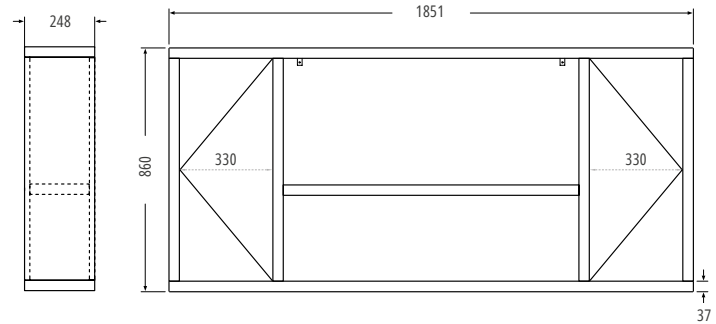

Atmos Venezia Suite

Product Code: 932-123