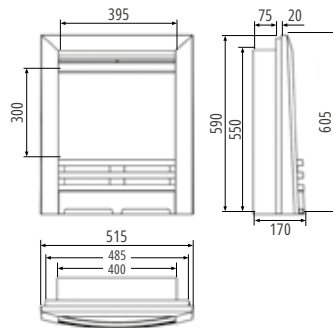

Anya

Anya Chrome 232-145
Anya Matt Black 232-132