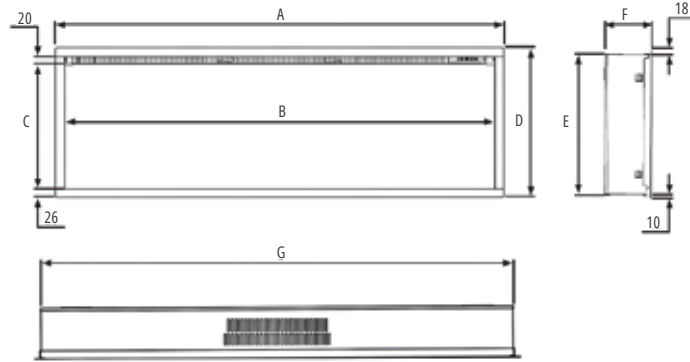

Technical Information

Atmos Electric Fires

Dimensions

Model	Product Code	A	B	C	D	E	F	G
Atmos 105R	232-009	1050	998	378	450	422	140	1013
Atmos 135R	232-014	1350	1298	378	450	422	140	1313
Atmos 165R	232-022	1650	1598	378	450	422	140	1633
Atmos 195R	232-031	1950	1898	378	450	422	140	1933

TV Size Guide

Model	Suggested TV Sizes*
Atmos 105R	43" - 55"
Atmos 135R	50" - 65"
Atmos 165R	55" - 65"
Atmos 195R	65" - 75"

* TV sizes refer to the standard diagonal screen dimensions that TV manufacturers refer to when describing the size of their products, if sizing your existing flat screen TV, measure diagonally from the top left of the screen to the bottom right to find the TV's advertised size. We also recommend measuring the width and height of your TV if lining it up with the Atmos below.