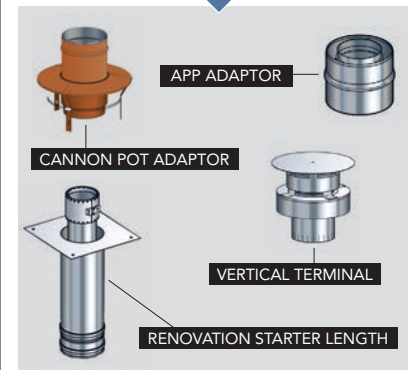

Kit 3: Balanced flue renovation system kit

Allows the stove to be installed into an existing chimney system with the use of additional flexible liners. Available in stainless steel and black finishes.

*The standard kit allows for the terminal to go through a wall with a maximum 500mm thickness. If the wall is more than 500mm thick alternative options are available. Please contact your ACR stockist for further information.