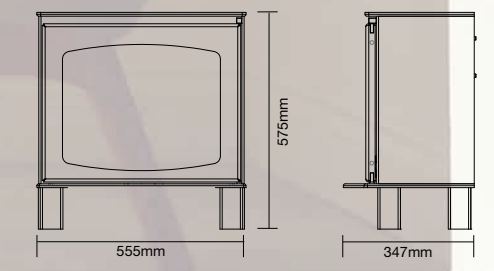

SPECIFICATIONS

- Gas supply entry point 8mm flexible steel inlet pipe, 100mm from hearth, at rear of stove in centre.