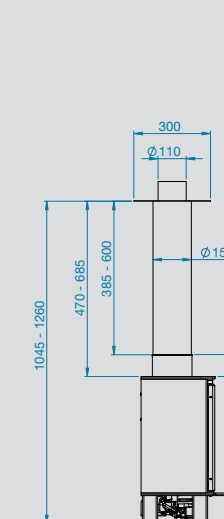

Balanced Flue Kits Installation Specifications

Wychwood

Balanced flue up and out kit

Balanced flue snorkel kit

Balanced flue renovation kit starter length

NEO 3P

Balanced flue up and out kit

Balanced flue snorkel kit