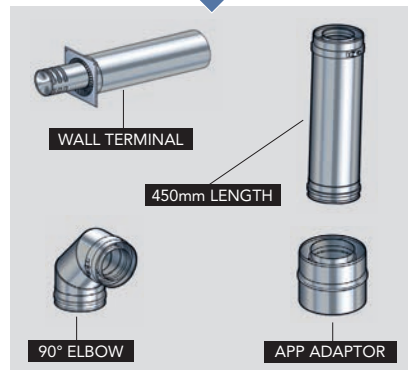

SPECIFICATIONS

- Gas supply entry point 8mm flexible steel inlet pipe, 150mm from hearth at rear of stove in centre, or 155mm through bottom of stove.

Gas Stove Balanced Flue Kits

A choice of three balanced flue kits are available for use with your ACR gas stove. Our gas stoves have been tested and approved with the use of Poujoulat flue kits as per the below specifications. Please consult your ACR stove dealer if you require further information regarding balanced flue installation.

Kit 1: Balanced flue up and out kit*

Allows the stove to be installed from the top with a 450mm vertical length of pipe before going into a bend and out through the wall. Available in stainless steel and black finishes.