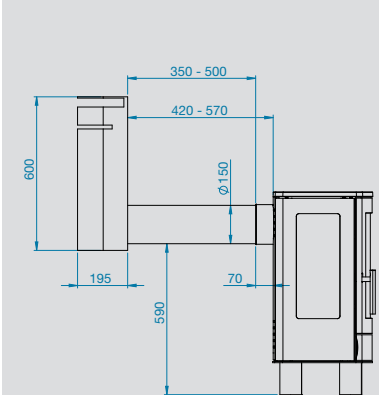

Balanced flue snorkel kit