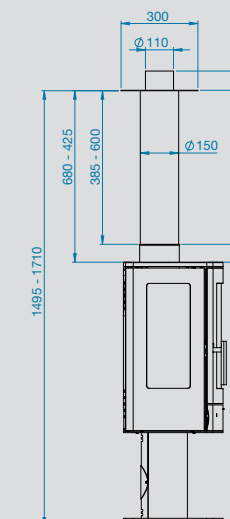

Balanced Flue Kits Installation Specifications

Wychwood

Balanced flue up and out kit

Balanced flue snorkel kit

Balanced flue renovation kit starter length

NEO 3P

Balanced flue up and out kit

Balanced flue snorkel kit