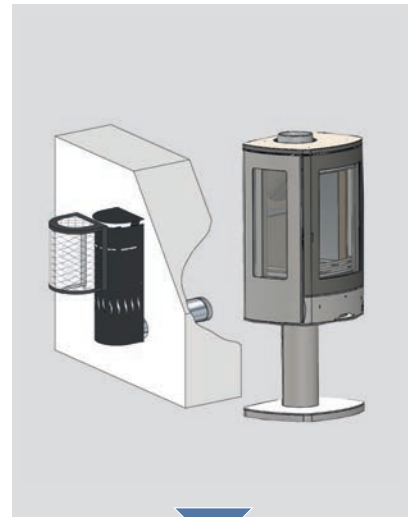

- Natural Gas or LPG
- Balanced Flue - 3 types of kit available (see page 12)
- Top or rear flue
- No additional ventilation required
- Net gas input 8.2Kw
- Net gas output 6.75Kw
- Efficiency 82.3%
- Supplied as standard with a Symax remote control
- Optional Myfire package allows operation from a smart phone or tablet (also requires a 240V mains electricity supply to your stove)
- Optional black glass internal back panel for added reflection of the flames
- Optional vermiculite internal back panel for additional brightness inside the stove
- Optional LED lighting kit for optimum realism (requires an electricity supply)
- Optional black glass top panel (for top flue installations only)
- Matt black paint finish
- Weight 80 Kg

SPECIFICATIONS

- Gas supply entry point 8mm flexible steel inlet pipe, 150mm from hearth at rear of stove in centre, or 155mm through bottom of stove.

Gas Stove Balanced Flue Kits

A choice of three balanced flue kits are available for use with your ACR gas stove. Our gas stoves have been tested and approved with the use of Poujoulat flue kits as per the below specifications. Please consult your ACR stove dealer if you require further information regarding balanced flue installation.

Kit 1: Balanced flue up and out kit*

Allows the stove to be installed from the top with a 450mm vertical length of pipe before going into a bend and out through the wall. Available in stainless steel and black finishes.