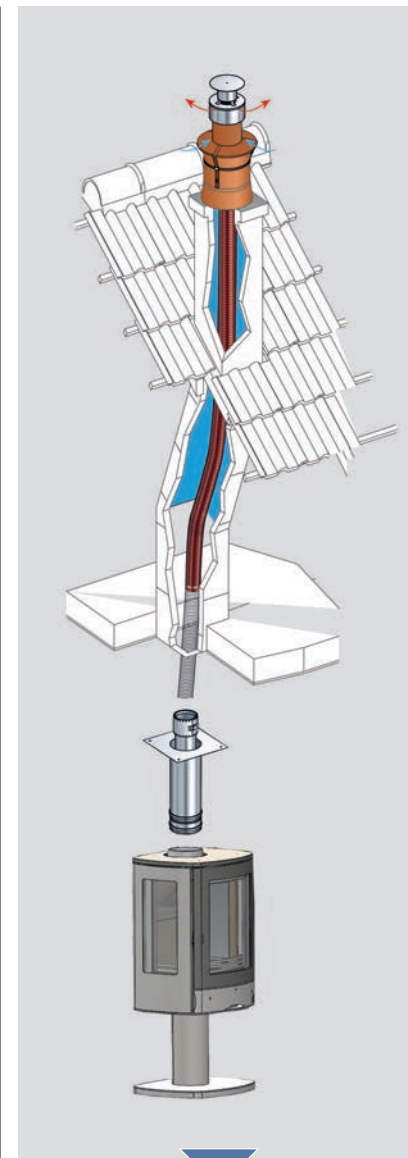

Kit 3: Balanced flue renovation system kit

Allows the stove to be installed into an existing chimney system with the use of additional flexible liners. Available in stainless steel and black finishes.

*The standard kit allows for the terminal to go through a wall with a maximum 500mm thickness. If the wall is more than 500mm thick alternative options are available. Please contact your ACR stockist for further information.