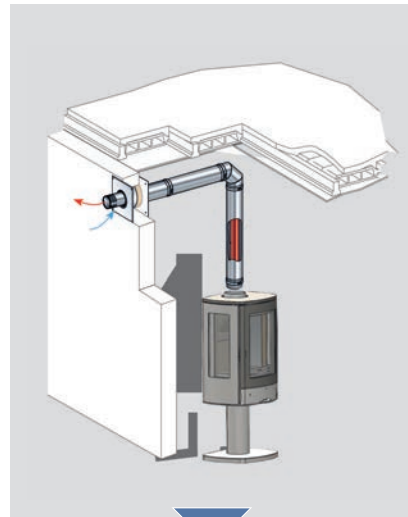

SPECIFICATIONS

- Gas supply entry point 8mm flexible steel inlet pipe, 150mm from hearth at rear of stove in centre, or 155mm through bottom of stove.

Gas Stove Balanced Flue Kits

A choice of three balanced flue kits are available for use with your ACR gas stove. Our gas stoves have been tested and approved with the use of Poujoulat flue kits as per the below specifications. Please consult your ACR stove dealer if you require further information regarding balanced flue installation.

Kit 1: Balanced flue up and out kit*

Allows the stove to be installed from the top with a 450mm vertical length of pipe before going into a bend and out through the wall. Available in stainless steel and black finishes.