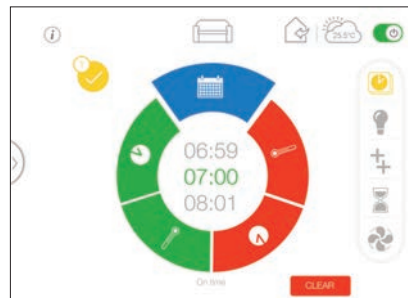

Balanced flue renovation kit starter length

NEO 3F

Balanced flue up and out kit

Balanced flue snorkel kit

Balanced flue renovation kit starter length

Myfire stove control system

All ACR gas stoves now offer the option to control your stove from your smartphone and tablet using the MyFire remote app. MyFire is available now for Apple Store and Google Play compatible devices. Take full control of your stove with intuitive and interactive options - including the ability to program your stove, set a countdown timer, integrate child safety locks, preset Eco mode and control the LED lighting kit plus many more adaptive features.

The Myfire app is available across the entire ACR gas stove range when the optional WiFi module kit is purchased and installed into your appliance.

When used in conjunction with the LED lighting kit the Myfire app operates the lights not the Symax remote handset.

Manual Mode
Manually adjust the flame height and temperature accordingly.

Thermostatic Mode
The room temperature is measured and the stove adjusted to maintain the chosen temperature.

Eco Mode
Save energy whilst still enjoying a realistic flame pattern.

Programme Mode
Set up to eight programmes to turn your stove on and off with full timer and temperature control.

Light / Dimmer
Control LED lighting option if fitted to your Neo stove from 20% to 100%.