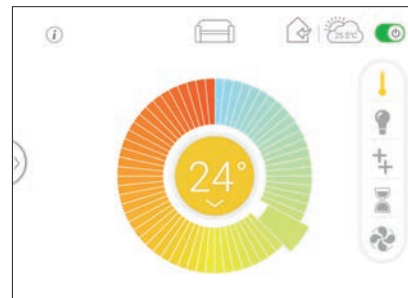

Balanced flue renovation kit starter length

NEO 3F

Balanced flue up and out kit

Balanced flue snorkel kit

Balanced flue renovation kit starter length

Myfire stove control system

All ACR gas stoves now offer the option to control your stove from your smartphone and tablet using the MyFire remote app. MyFire is available now for Apple Store and Google Play compatible devices. Take full control of your stove with intuitive and interactive options - including the ability to program your stove, set a countdown timer, integrate child safety locks, preset Eco mode and control the LED lighting kit plus many more adaptive features.

The Myfire app is available across the entire ACR gas stove range when the optional WiFi module kit is purchased and installed into your appliance.

When used in conjunction with the LED lighting kit the Myfire app operates the lights not the Symax remote handset.

Manual Mode
Manually adjust the flame height and temperature accordingly.

Thermostatic Mode
The room temperature is measured and the stove adjusted to maintain the chosen temperature.

Eco Mode
Save energy whilst still enjoying a realistic flame pattern.