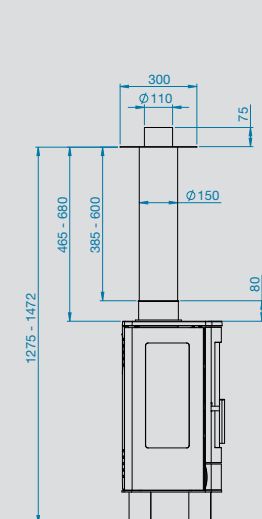

Balanced flue renovation kit starter length