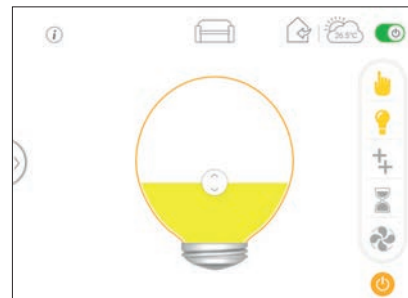

Manual Mode
Manually adjust the flame height and temperature accordingly.

Thermostatic Mode
The room temperature is measured and the stove adjusted to maintain the chosen temperature.

Eco Mode
Save energy whilst still enjoying a realistic flame pattern.

Programme Mode
Set up to eight programmes to turn your stove on and off with full timer and temperature control.

Light / Dimmer
Control LED lighting option if fitted to your Neo stove from 20% to 100%.