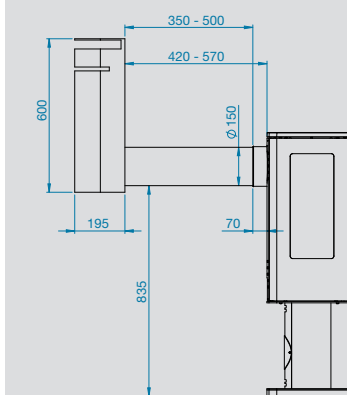

Balanced Flue Kits Installation Specifications

Wychwood

Balanced flue up and out kit

Balanced flue snorkel kit

Balanced flue renovation kit starter length

NEO 3P

Balanced flue up and out kit

Balanced flue snorkel kit