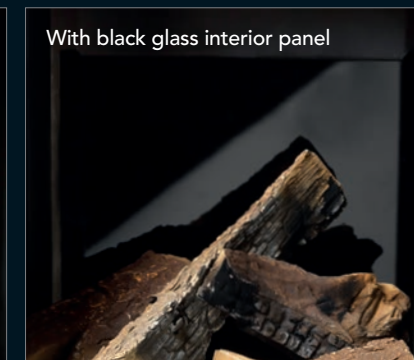

An optional gloss black glass back panel that mirrors the flames to enhance the visual effect even further is also available.

An optional Vermiculite back panel to add brightness to the firebox, replicating the interior of a traditional woodburning or multifuel stove, is also available.

Gloss black glass top-plate

Available for Neo 3P and Neo 3F

A feature gloss black glass top plate for the Neo range of gas stoves, bringing an extra visual dimension to your installation.

Only suitable for use with top flue installations.

With black glass interior panel

With standard interior panel

Vermiculite interior panels

Available for Neo 3P and Neo 3F

Adds brightness to the firebox, replicating the interior of a traditional woodburning or multifuel stove.

Black glass interior back panel

Available for Neo 3P and Neo 3F and Wychwood

A gloss black glass panel that mirrors the flames to enhance the visual effect even further. Available for all ACR gas stoves.