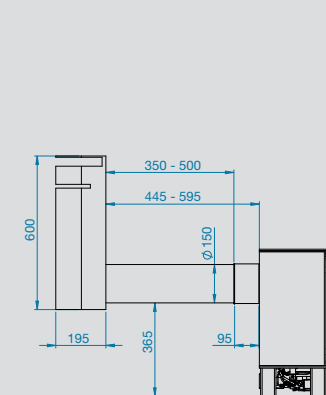

Balanced flue snorkel kit