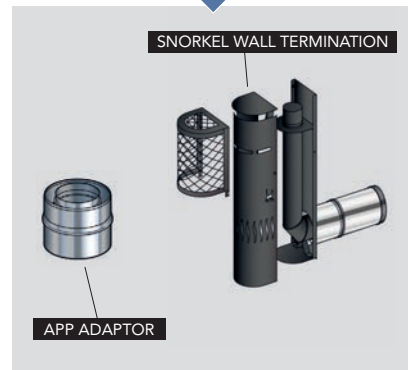

- Natural Gas or LPG
- Balanced Flue - 3 types of kit available (see page 12)
- Top or rear flue
- No additional ventilation required
- Net gas input 8.2Kw
- Net gas output 6.75Kw
- Efficiency 82.3%
- Supplied as standard with a Symax remote control
- Optional Myfire package allows operation from a smart phone or tablet (also requires a 240V mains electricity supply to your stove)
- Optional black glass internal back panel for added reflection of the flames
- Optional vermiculite internal back panel for additional brightness inside the stove
- Optional LED lighting kit for optimum realism (requires an electricity supply)
- Optional black glass top panel (for top flue installations only)
- Matt black paint finish
- Weight 80 Kg

SPECIFICATIONS

- Gas supply entry point 8mm flexible steel inlet pipe, 150mm from hearth at rear of stove in centre, or 155mm through bottom of stove.

Gas Stove Balanced Flue Kits

A choice of three balanced flue kits are available for use with your ACR gas stove. Our gas stoves have been tested and approved with the use of Poujoulat flue kits as per the below specifications. Please consult your ACR stove dealer if you require further information regarding balanced flue installation.

Kit 1: Balanced flue up and out kit*

Allows the stove to be installed from the top with a 450mm vertical length of pipe before going into a bend and out through the wall. Available in stainless steel and black finishes.