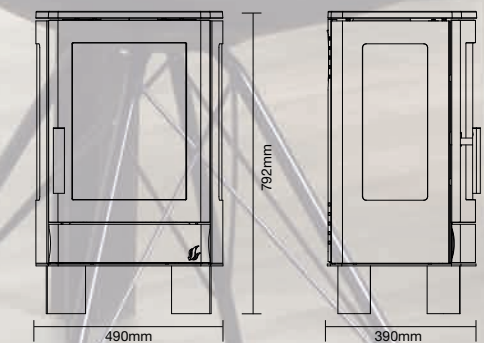

SPECIFICATIONS

- Gas supply entry point 8mm flexible steel inlet pipe, 150mm from hearth at rear of stove in centre, or 155mm through bottom of stove.