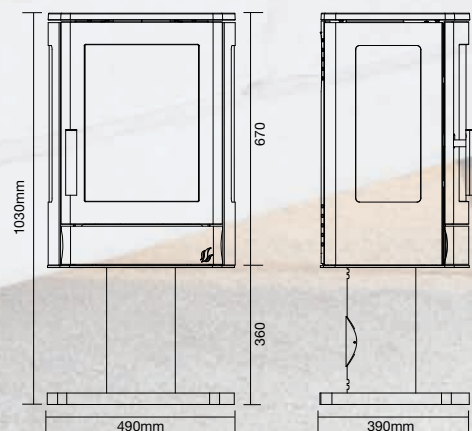

- Natural Gas or LPG
- Balanced Flue - 3 types of kit available (see page 12)
- Top or rear flue
- No additional ventilation required
- Net gas input 8.2Kw
- Net gas output 6.75Kw
- Efficiency 82.3%
- Supplied as standard with a Symax remote control
- Optional Myfire package allows operation from a smart phone or tablet (also requires a 240V mains electricity supply to your stove)
- Optional black glass internal back panel for added reflection of the flames
- Optional vermiculite internal back panel for additional brightness inside the stove
- Optional LED lighting kit for optimum realism (requires an electricity supply)
- Optional black glass top panel (for top flue installations only)
- Matt black paint finish
- Weight 100 Kg

SPECIFICATIONS

- Gas supply entry point 8mm flexible steel inlet pipe, 385mm or 170mm from hearth at rear of stove in centre, or 155mm from rear of stove through central pedestal base.