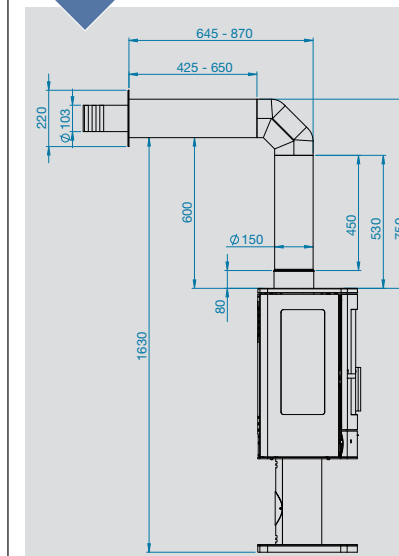

Balanced Flue Kits Installation Specifications

Wychwood

Balanced flue up and out kit

Balanced flue snorkel kit

Balanced flue renovation kit starter length

NEO 3P

Balanced flue up and out kit

Balanced flue snorkel kit