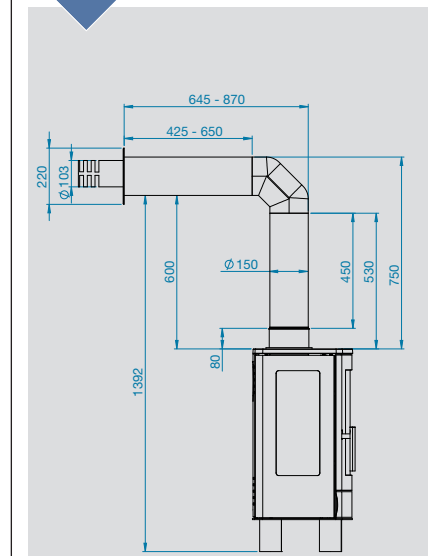

NEO 3F

Balanced flue up and out kit