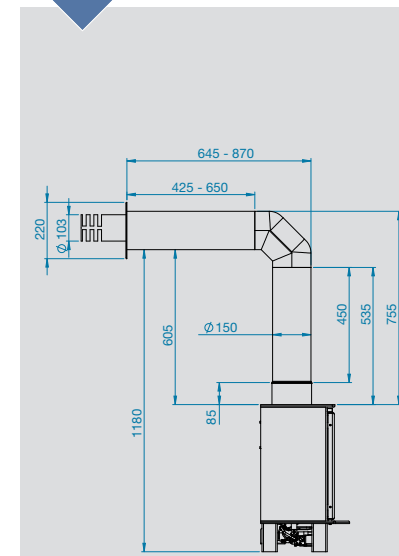

Balanced Flue Kits Installation Specifications

Wychwood

Balanced flue up and out kit