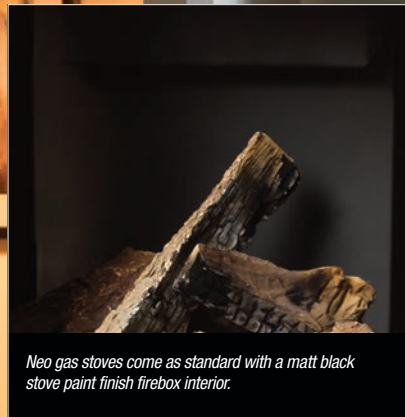

The Wychwood features an ultra-realistic burner and logs with glowing embers and detailed flame pattern.

WYCHWOOD 6.1kw

The Wychwood creates a stunning focal point in any home. With its large, landscape, door glass panel offering a fabulous view of the realistic logs and flames. Available in natural gas or LPG, the Wychwood is suitable for a wide range of installations, including those rural areas where mains gas may not be an option. The convenience of a balanced flue system means that you can install your gas stove almost anywhere, without the requirement for a traditional chimney (see page 12 for further information). For ease of use the Wychwood is supplied with a Puck remote control, this can be upgraded to the optional Symax remote control system or even the Myfire app to control your stove from your phone or tablet.

- Natural Gas or LPG
- Balanced Flue - 3 types of kit available (see page 12)
- Top or rear flue
- No additional ventilation required
- Net gas input 8.2Kw
- Net gas output 6.75Kw
- Efficiency 82.3%
- Supplied as standard with a Symax remote control
- Optional Myfire package allows operation from a smart phone or tablet (also requires a 240V mains electricity supply to your stove)
- Optional black glass internal back panel for added reflection of the flames
- Optional vermiculite internal back panel for additional brightness inside the stove
- Optional LED lighting kit for optimum realism (requires an electricity supply)
- Optional black glass top panel (for top flue installations only)
- Matt black paint finish
- Weight 100 Kg

Neo gas stoves come as standard with a matt black stove paint finish firebox interior.

An optional glass black glass back panel that mirrors the flames to enhance the visual effect even further is also available.